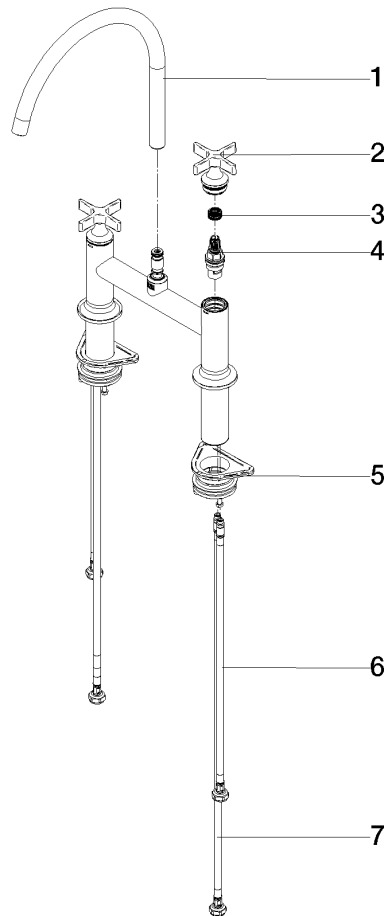

VAIA Two-hole bridge mixer for rinsing/Profi spray - Chrome

VAIA

19 825 809

- 241mm projection
- pivotable spout 360°
- air-enriched flow
- max. flow 7 l/min at 3 bar flow pressure
- lead-free
- This product can help a building meet the requirements of Green Building Rating Systems, e.g. LEED®, BREEAM®, DGNB

	Chrome	19 825 809-00
	Brushed Platinum	19 825 809-06
	Platinum	19 825 809-08
	Durabrand (23kt Gold)	19 825 809-09
	Dark Chrome	19 825 809-19
	Brushed Durabrand (23kt Gold)	19 825 809-28
	Matte Black	19 825 809-33
	Brushed Champagne (22kt Gold)	19 825 809-46
	Champagne (22kt Gold)	19 825 809-47
	Brushed Chrome	19 825 809-93
	Brushed Dark Platinum	19 825 809-99

Recommended miscellaneous

VAIA Dispenser with rosette - Chrome 82 434 809-00

19 825 809

Flow rate chart

Certificates

LGA_38632.

19 825 809

Spare parts list

No.	Item Number	Name	Quantity used	Delivery time
1	90 28 22 396 00-00	spout	1	10
2	90 20 80 036 00-00	handle	2	-
Spare part can no longer be ordered, please order the replacement item				
3	90 12 12 232 00 90	fixing cap	2	2
4	90 90 03 131 00 90	top	2	2
5	04 30 11 040 00 90	fixing set	2	2
6	04 30 04 100 00 90	hose	2	2
7	04 30 04 101 00 90	hose	2	2